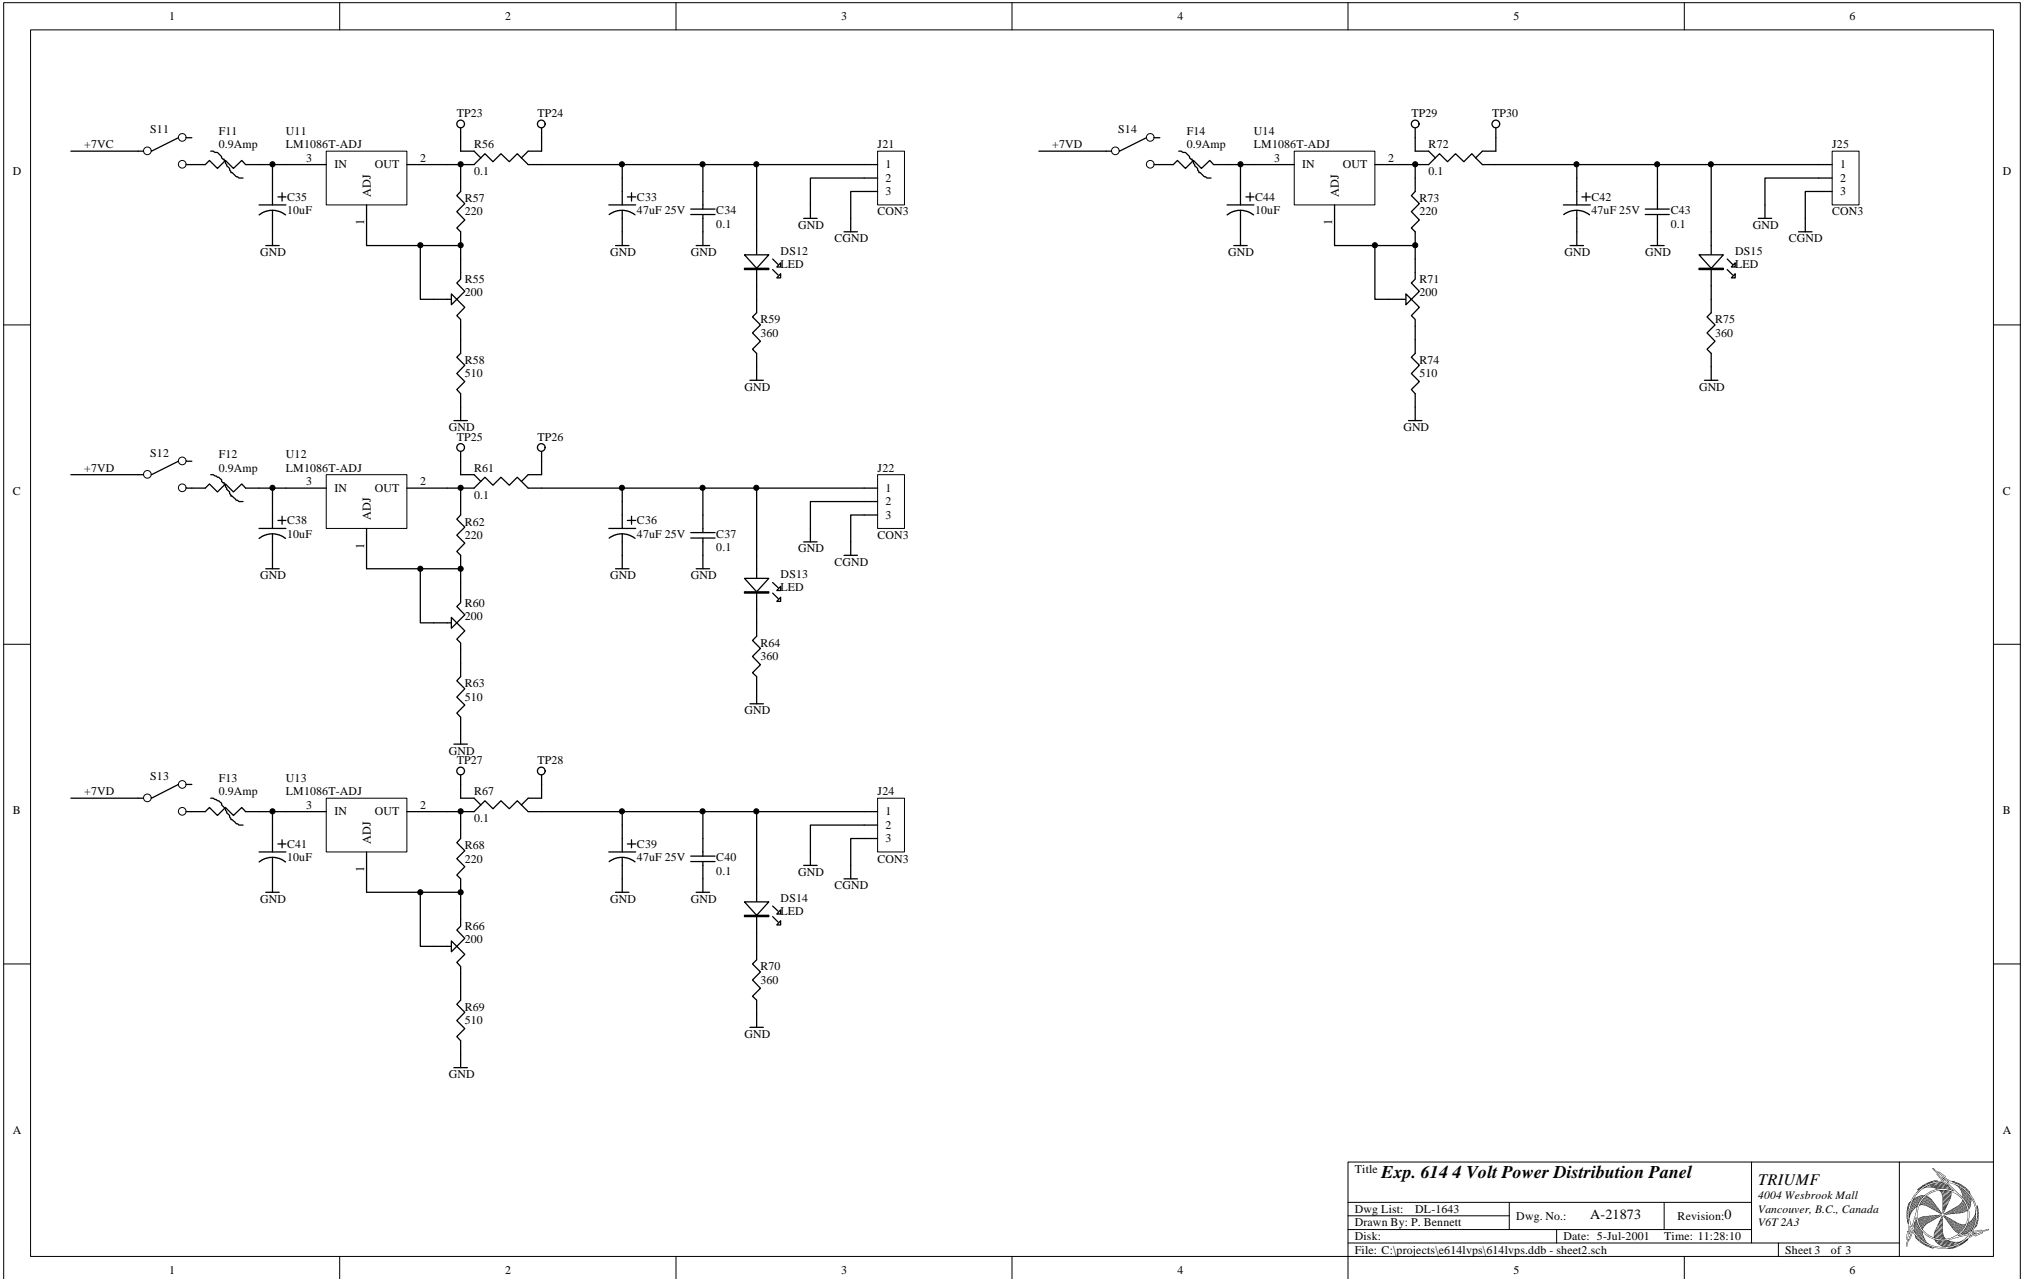

Channels 5 - 10
sheet1.sch

Channels 11-14
sheet2.sch

Title **Exp. 614 4 Volt Power Distribution Panel**

Dwg List: DL-1643
 Drawn By: P. Bennett
 Disk: Date: 5-Jul-2001 Time: 11:28:08

Dwg. No.: A21873
 Revision: 0

TRIUMF
 4004 Westbrook Mall
 Vancouver, B.C., Canada
 V6T 2A3

Title Exp. 614 4 Volt Power Distribution Panel			TRIUMF 4004 Wesbrook Mall Vancouver, B.C., Canada V6T 2A3	
Dwg List: DL-1643	Dwg. No.: A-21873	Revision: 0		
Drawn By: P. Bennett	Date: 5-Jul-2001	Time: 11:28:09		
Disk: C:\projects\614\lvs\614lvs.ddb - sheet1.sch				
Sheet 2 of 3				

Title Exp. 614 4 Volt Power Distribution Panel			TRIUMF 4004 Westbrook Mall Vancouver, B.C., Canada V6T 2A3	
Dwg List: DL-1643	Dwg. No.: A-21873	Revision: 0		
Drawn By: P. Bennett		Date: 5-Jul-2001	Time: 11:28:10	Sheet 3 of 3
Disk: C:\projects\614\lvs\614lvs.ddb - sheet2.sch				