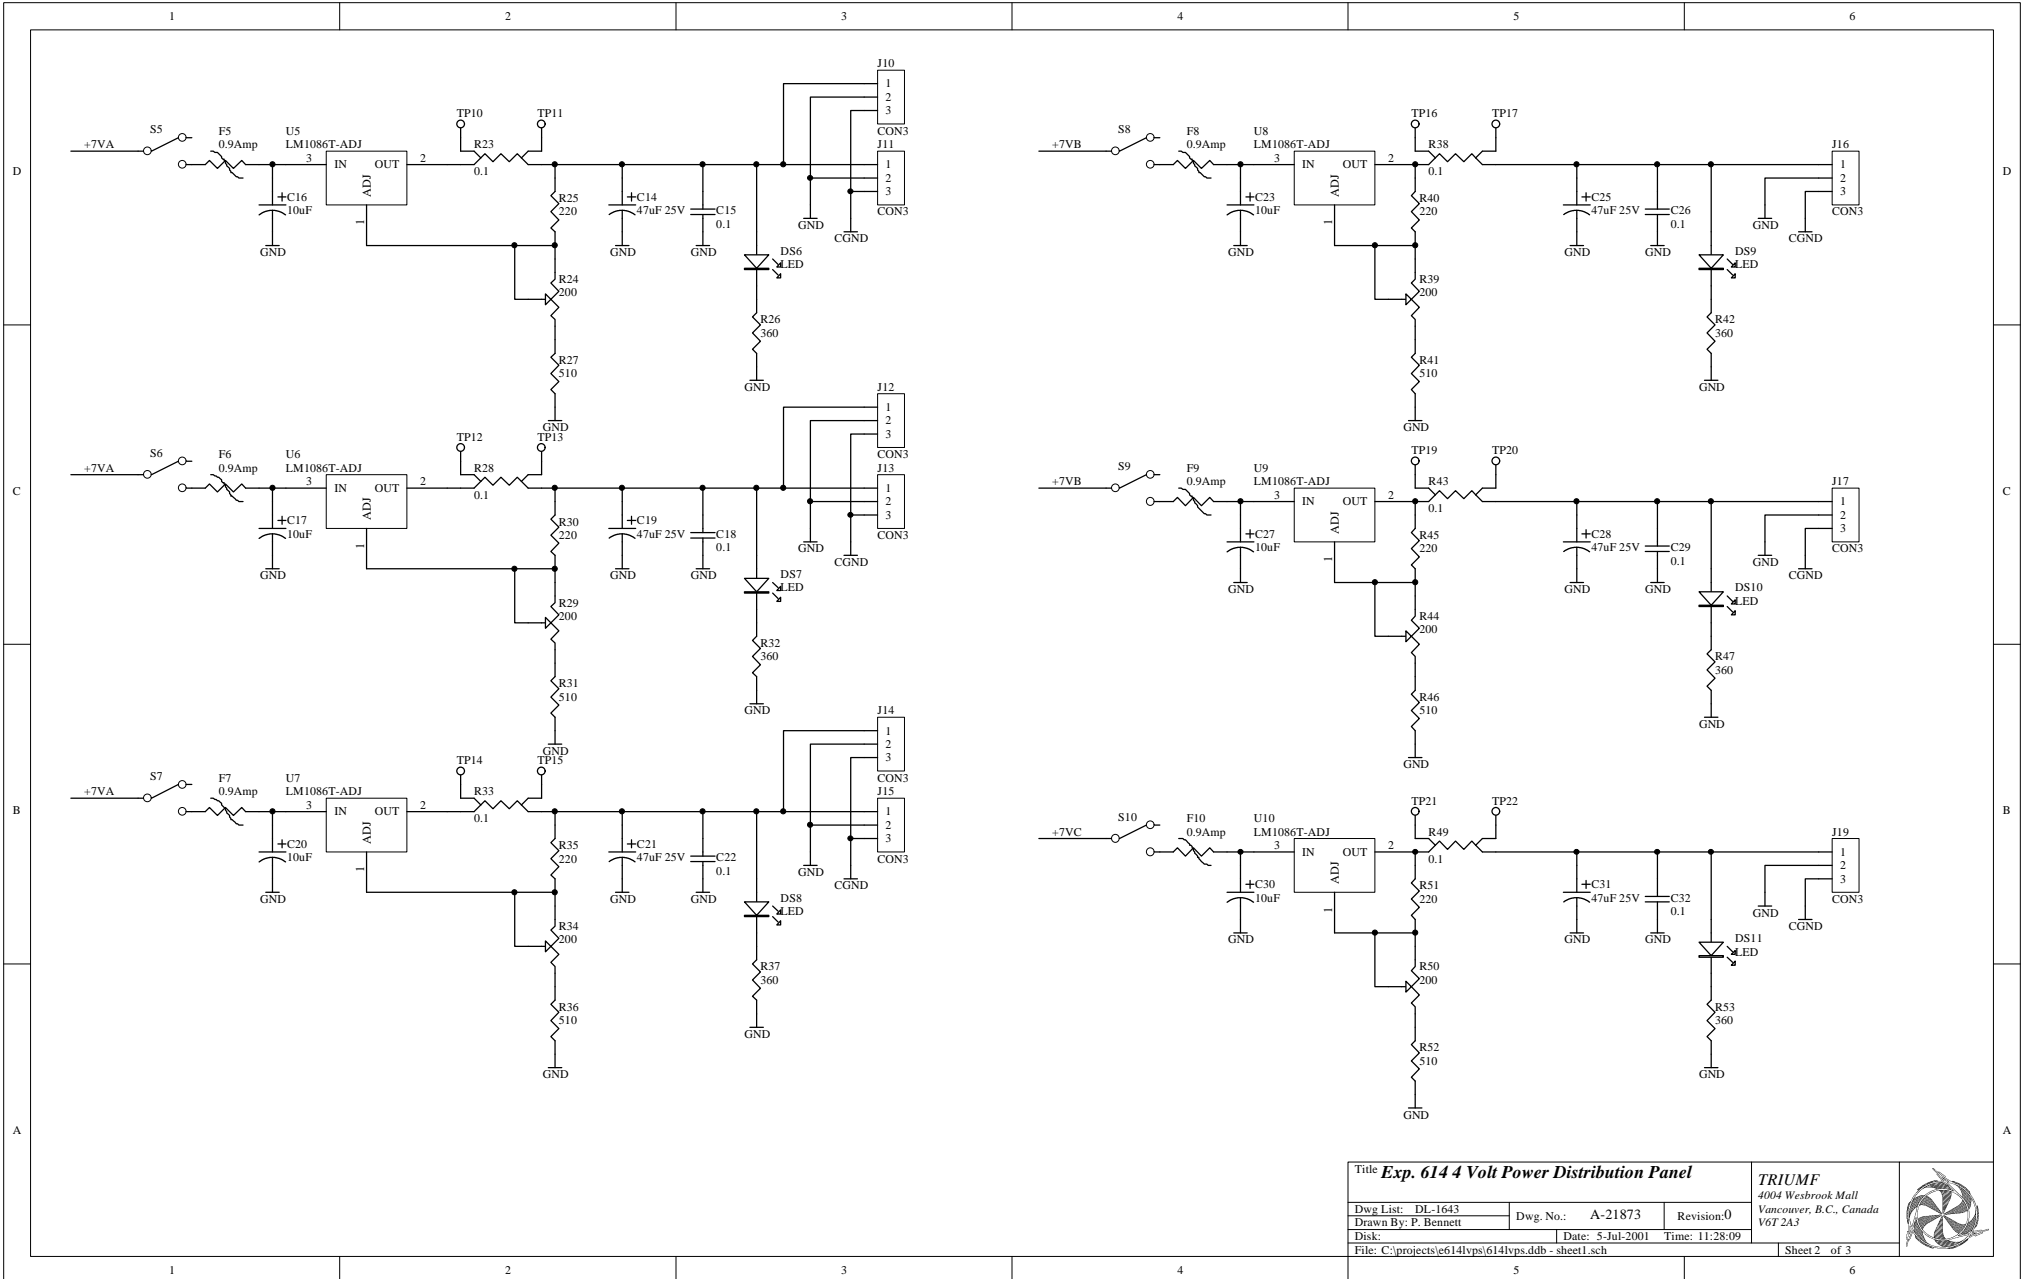

Channels 5 - 10
sheet1.sch

Channels 11-14
sheet2.sch

Title **Exp. 614 4 Volt Power Distribution Panel**

Dwg List: DL-1643
 Drawn By: P. Bennett
 Disk: Date: 5-Jul-2001 Time: 11:28:08

Dwg. No.: A21873
 Revision: 0

TRIUMF
 4004 Westbrook Mall
 Vancouver, B.C., Canada
 V6T 2A3

Title Exp. 614 4 Volt Power Distribution Panel			TRIUMF 4004 Wesbrook Mall Vancouver, B.C., Canada V6T 2A3	
Dwg List: DL-1643	Dwg. No.: A-21873	Revision: 0		
Drawn By: P. Bennett	Date: 5-Jul-2001	Time: 11:28:09		
Disk: C:\projects\614\lvs\614lvs.ddb - sheet1.sch				
Sheet 2 of 3				

Title Exp. 614 4 Volt Power Distribution Panel			TRIUMF 4004 Westbrook Mall Vancouver, B.C., Canada V6T 2A3	
Dwg List: DL-1643	Dwg. No.: A-21873	Revision: 0		
Drawn By: P. Bennett		Date: 5-Jul-2001	Time: 11:28:10	Sheet 3 of 3
Disk: C:\projects\614\lvs\614lvs.ddb - sheet2.sch				